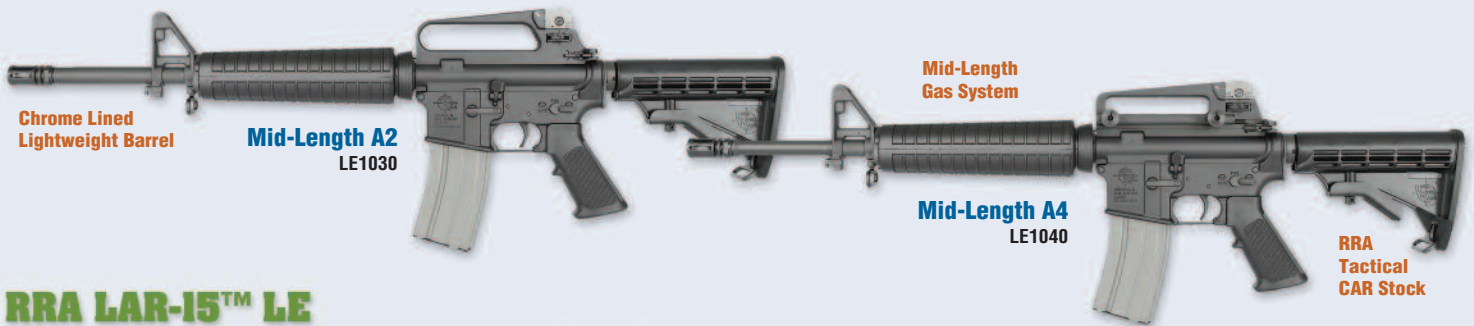

RRA LAR-15™ LE Mid-Length A2 & A4

- **RRA LAR-15® LE Mid-Length A2** .223/5.56mm LE1030
- **RRA LAR-15® LE Mid-Length A4** .223/5.56mm

With Detachable A2 Carry Handle LE1040
Also available with RRA Stand Alone Rear Sight, Tactical Carry Handle or Dominator2 Mount

Contact RRA or your RRA LE/Gov't Sales Representative for LE Pricing

STANDARD CONFIGURATION

CALIBER	5.56mm NATO Chamber for 5.56mm & .223 Cal.
LOWER RECEIVER	Forged RRA LAR-15™
BARREL	Chrome Lined 16 Inch Lightweight, 1:9 Twist
MUZZLE DEVICE	A2 Flash Hider / 1/2-28 Thread
TRIGGER	Standard Single Stage
HANDGUARD	Mid-Length Handguard
BUTTSTOCK / GRIP	RRA 6-Position Tactical CAR Stock / A2 Grip
WEIGHT / LENGTH / ACCURACY	7.5 lbs / 35.25" / 1.5 MOA at 100 Yds
INCLUDED	One Mag, Case, Sling, Manual, Warranty

MANY OPTIONS & UPGRADES AVAILABLE